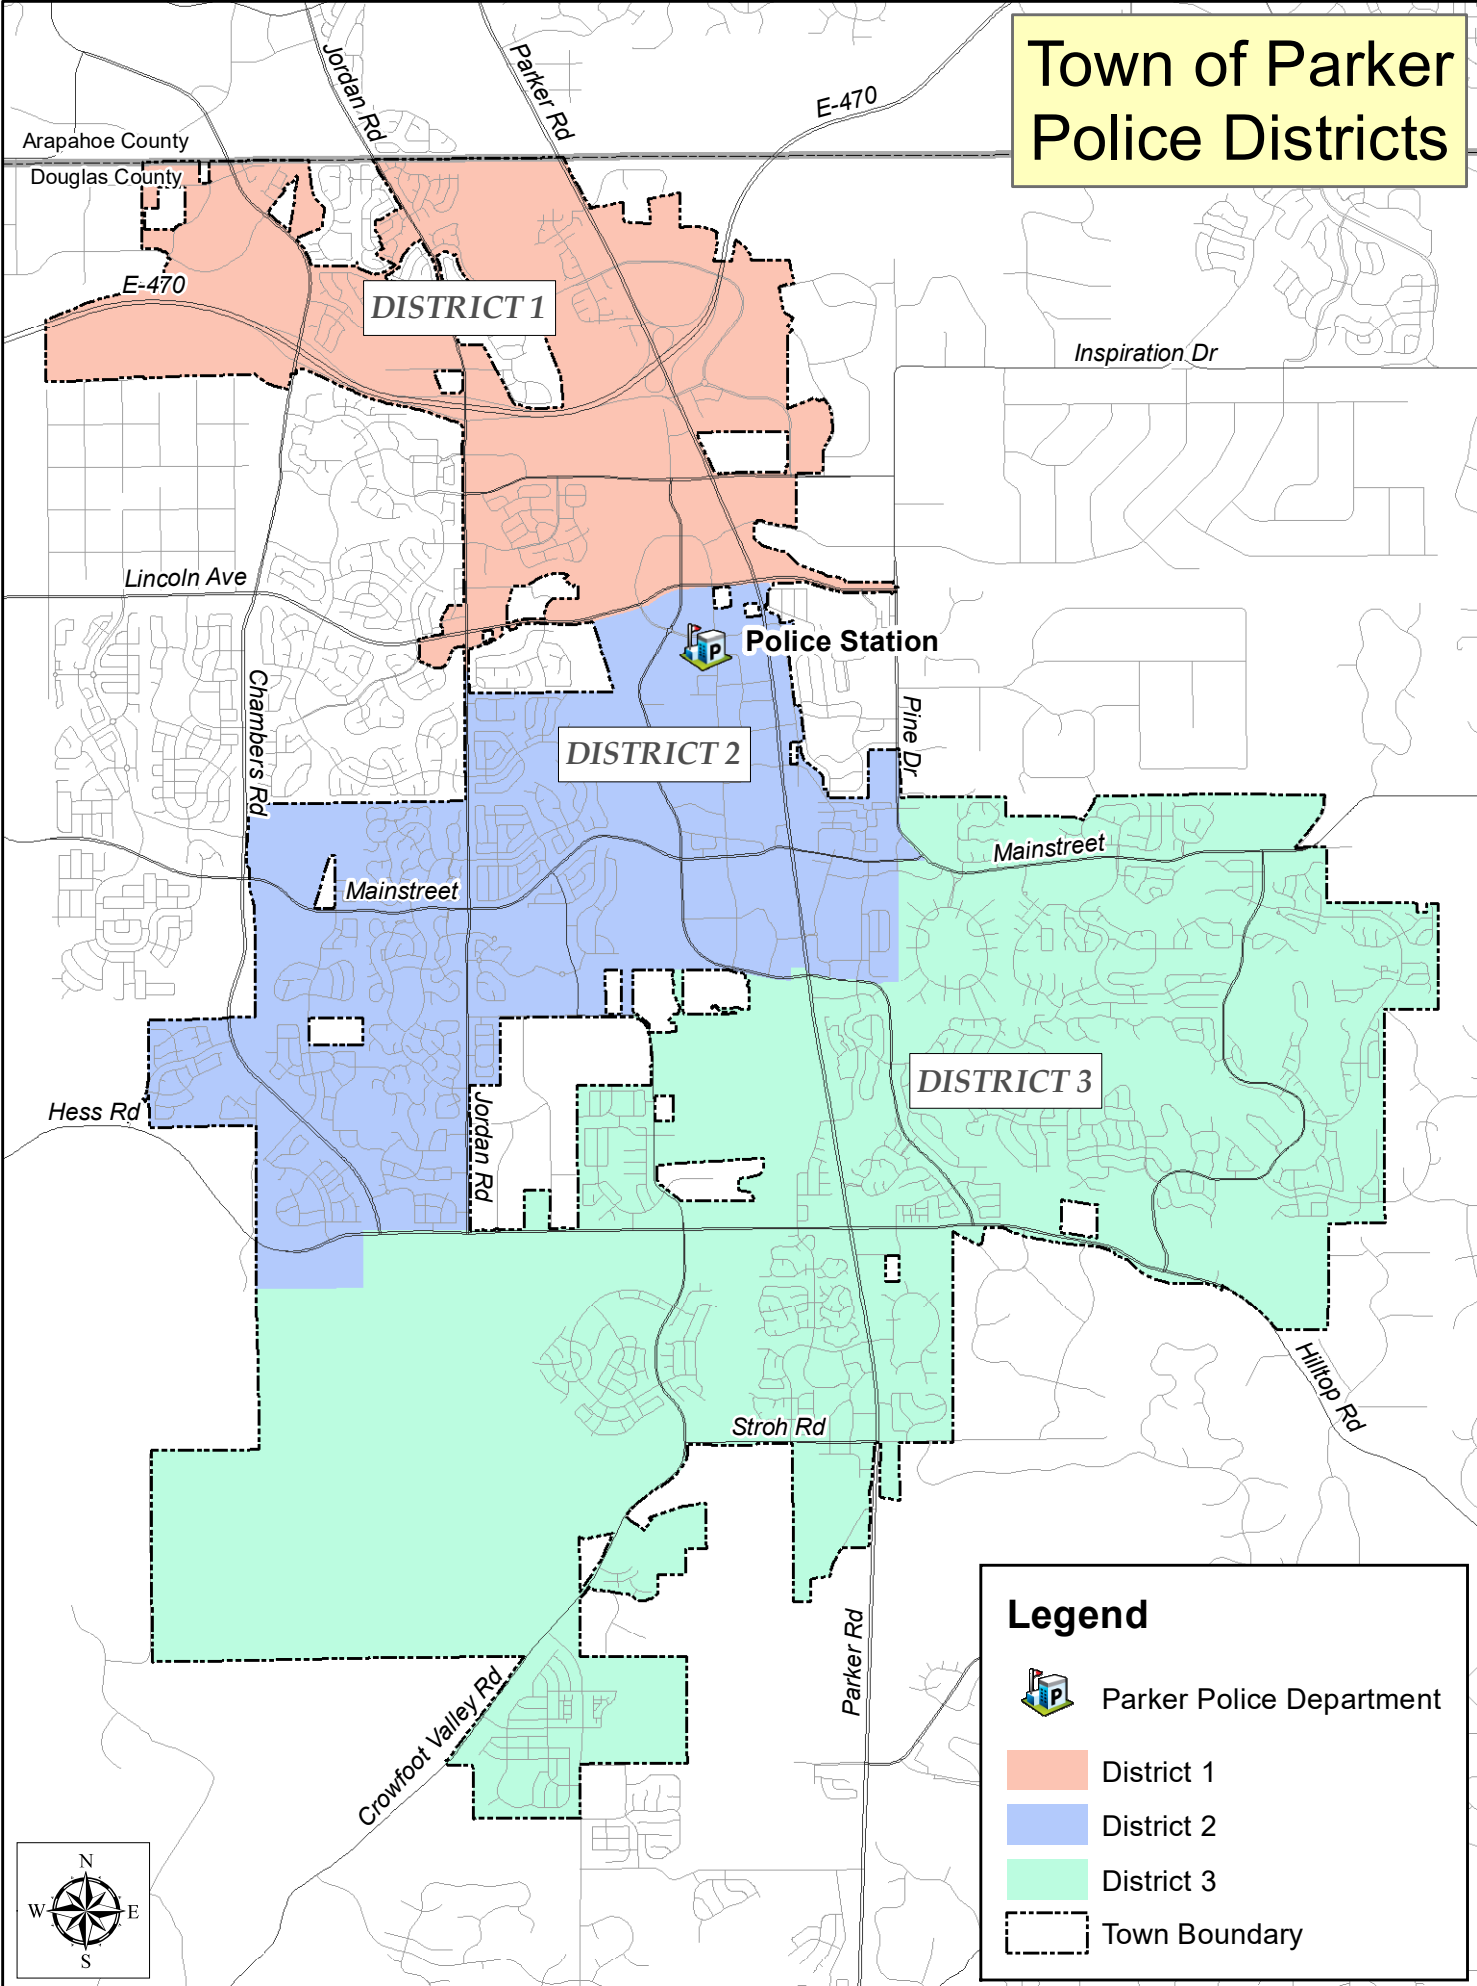

Town of Parker Police Districts

Legend

-  Parker Police Department
-  District 1
-  District 2
-  District 3
-  Town Boundary